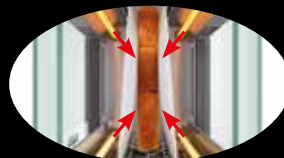

For toast - just as you like it

The world's first see-through toaster

L'Chef LLC

50 East 100 South - Suite 201 - St. George, UT 84104
1-800-692-6724

www.magimix.com/usa

Ref : 460545 - 02/2018

The world's first see-through toaster

Visual control
For toast - just as you like it

Easy to use
1 button = 1 function

Long life quartz elements
Consistent browning
and 15 year product life

Double insulated glass windows
Easy to clean:
secure opening/closure